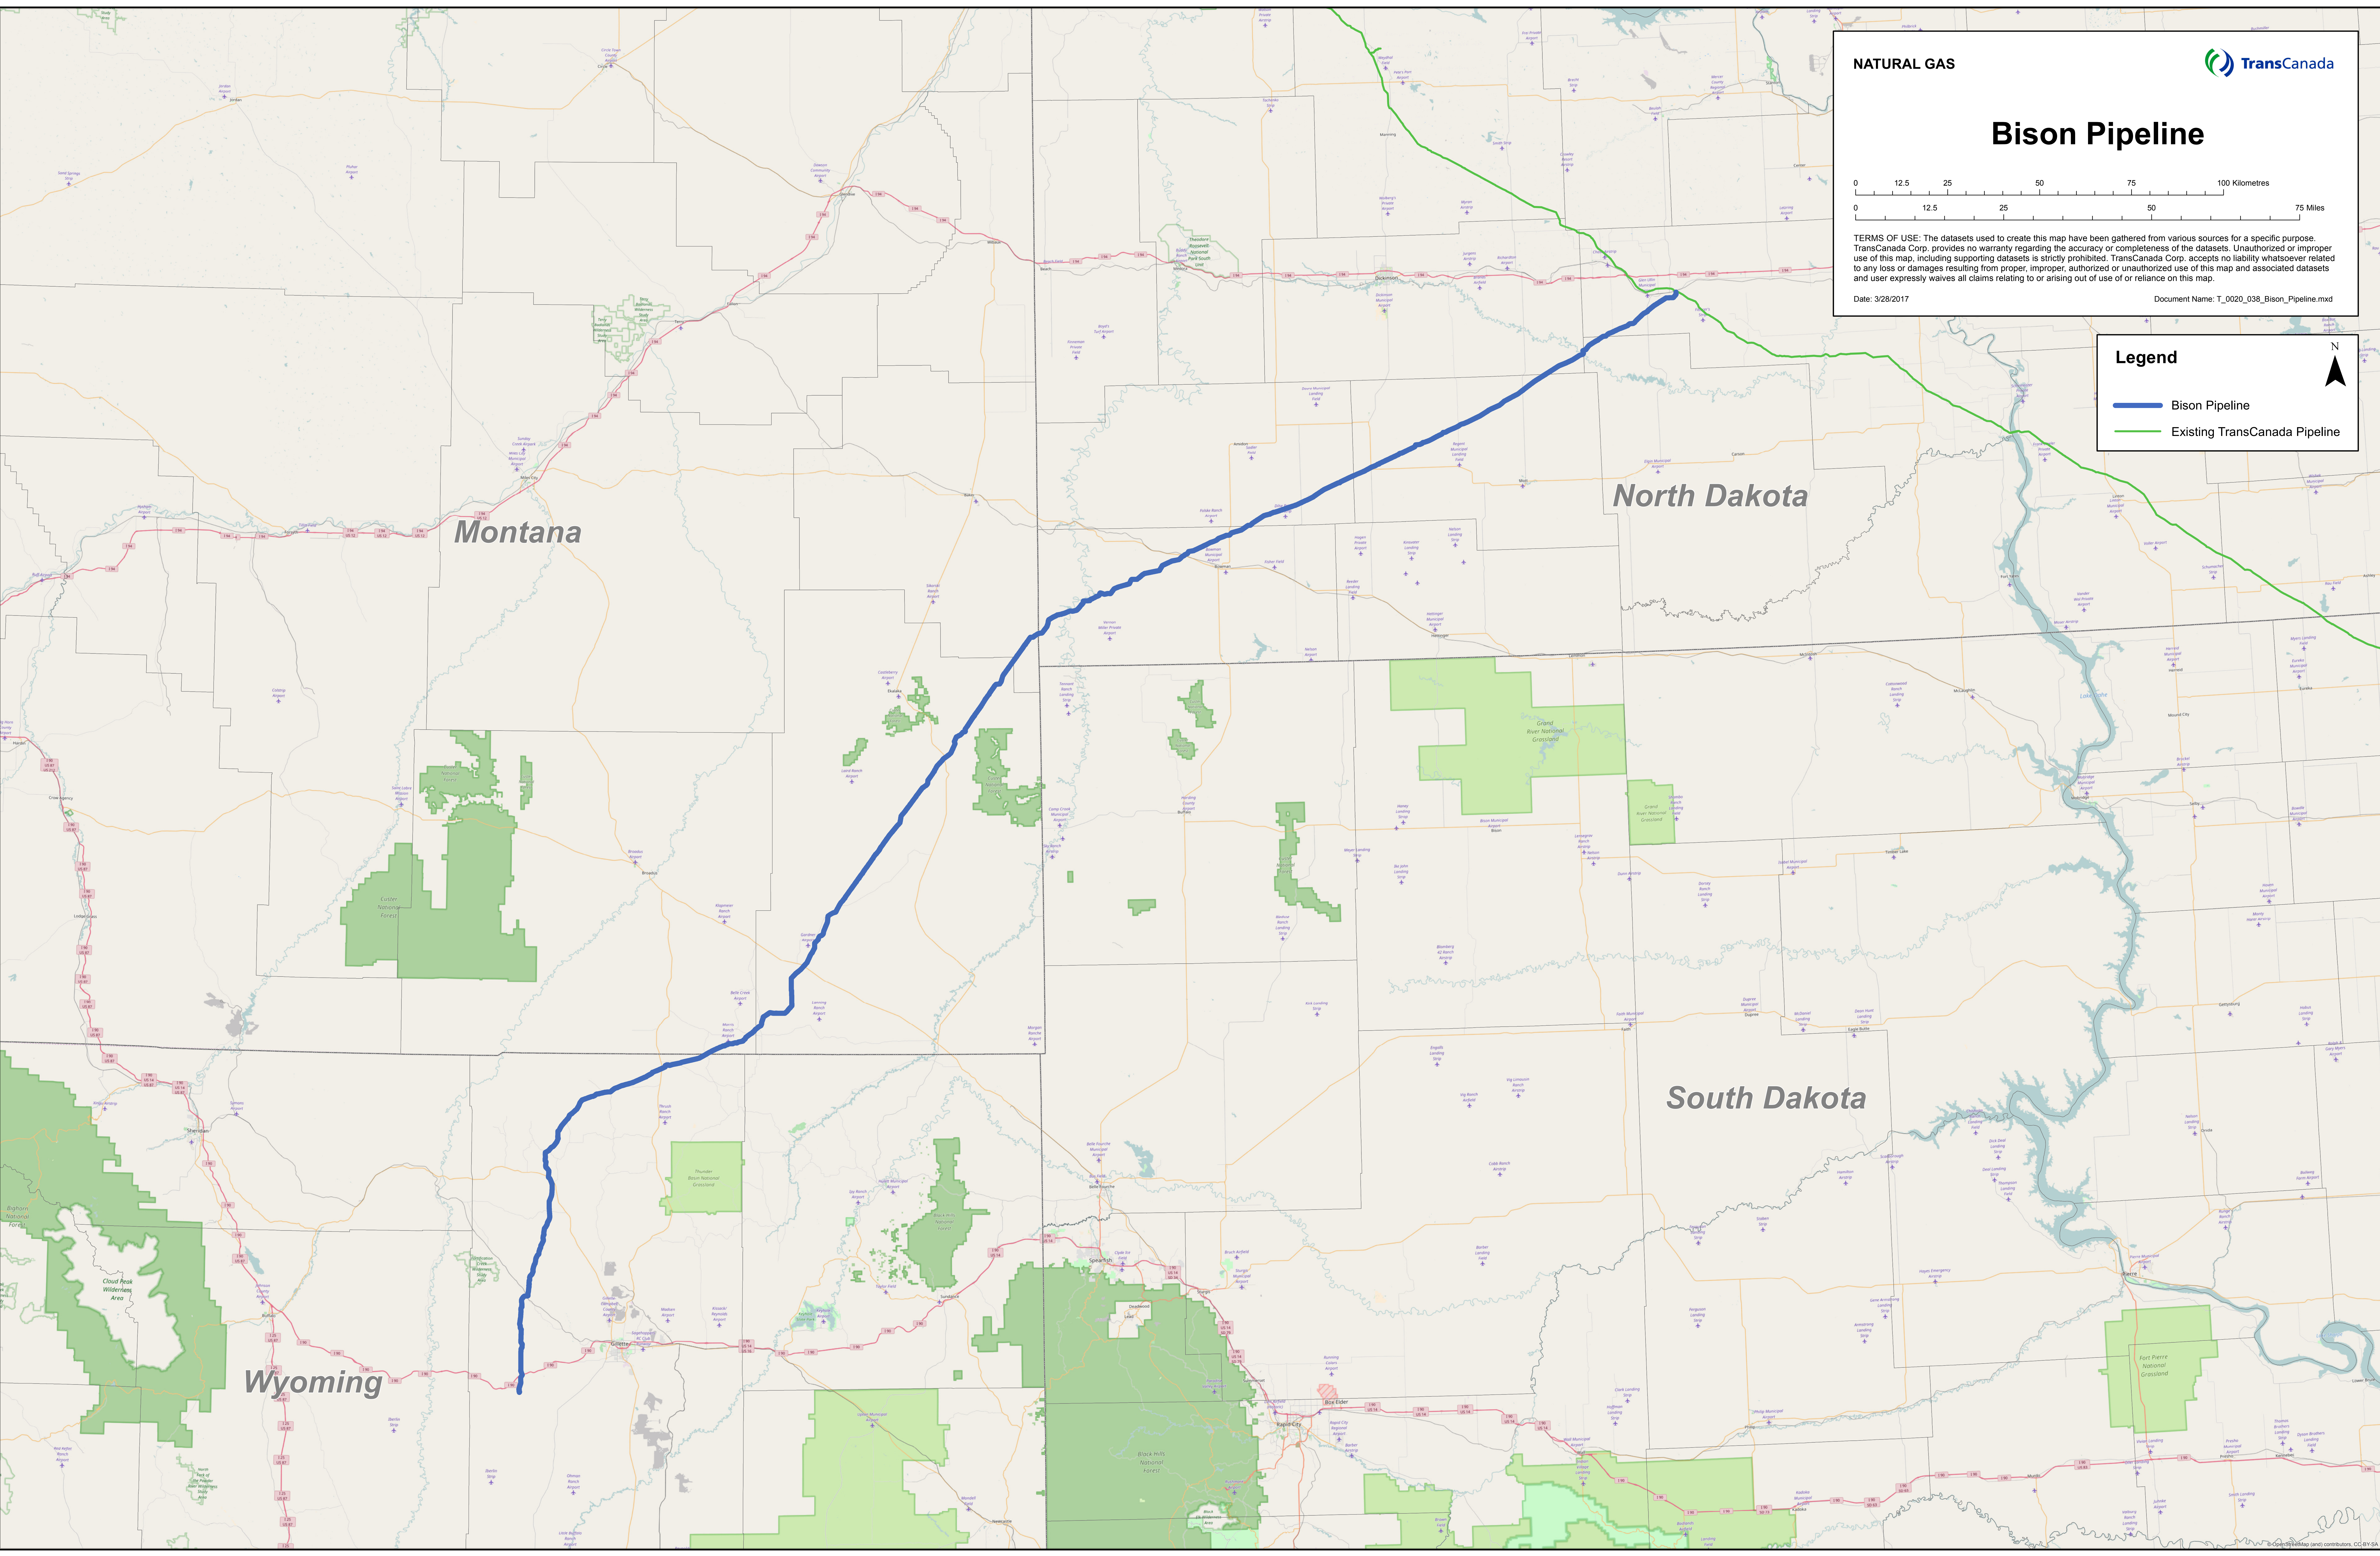

NATURAL GAS

Bison Pipeline

Date: 3/28/2017 Document Name: T_0020_038_Bison_Pipeline.mxd

Legend

- Bison Pipeline
- Existing TransCanada Pipeline

Montana

North Dakota

South Dakota

Wyoming