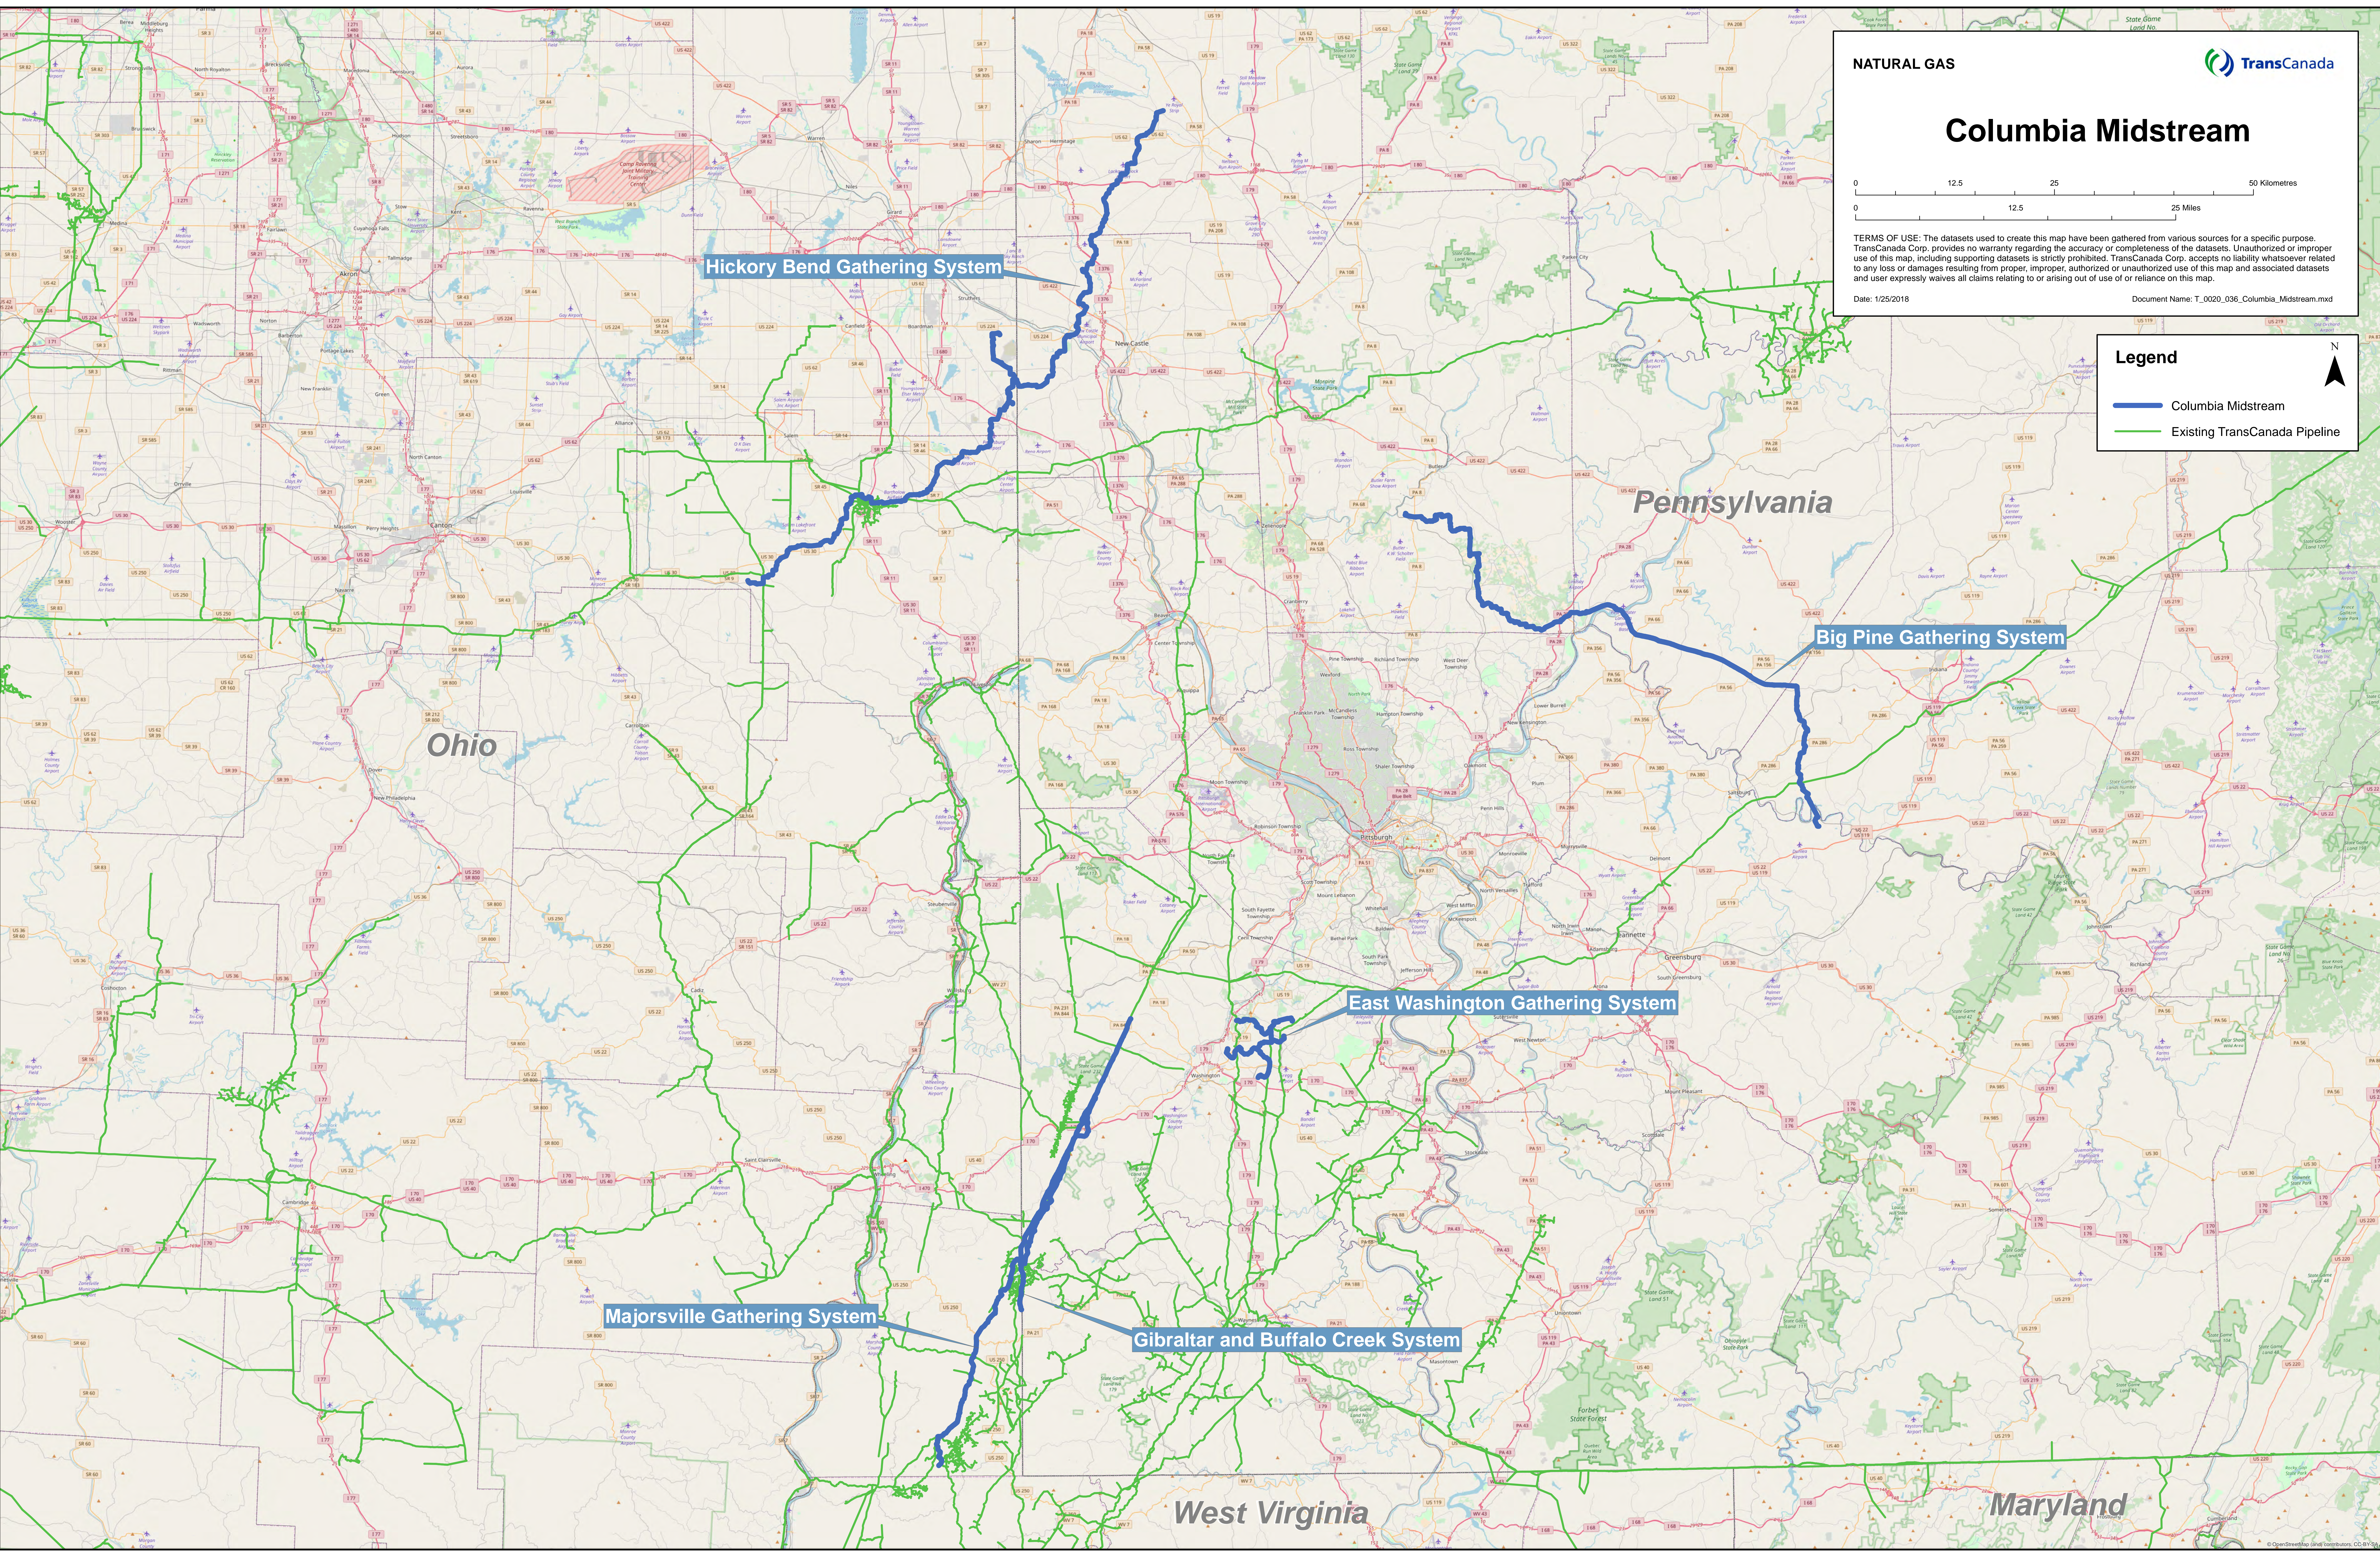

NATURAL GAS

Columbia Midstream

Date: 1/25/2018

Document Name: T_0020_036_Columbia_Midstream.mxd

Legend

- Columbia Midstream
- Existing TransCanada Pipeline

Hickory Bend Gathering System

Big Pine Gathering System

East Washington Gathering System

Majorsville Gathering System

Gibraltar and Buffalo Creek System

Ohio

Pennsylvania

West Virginia

Maryland