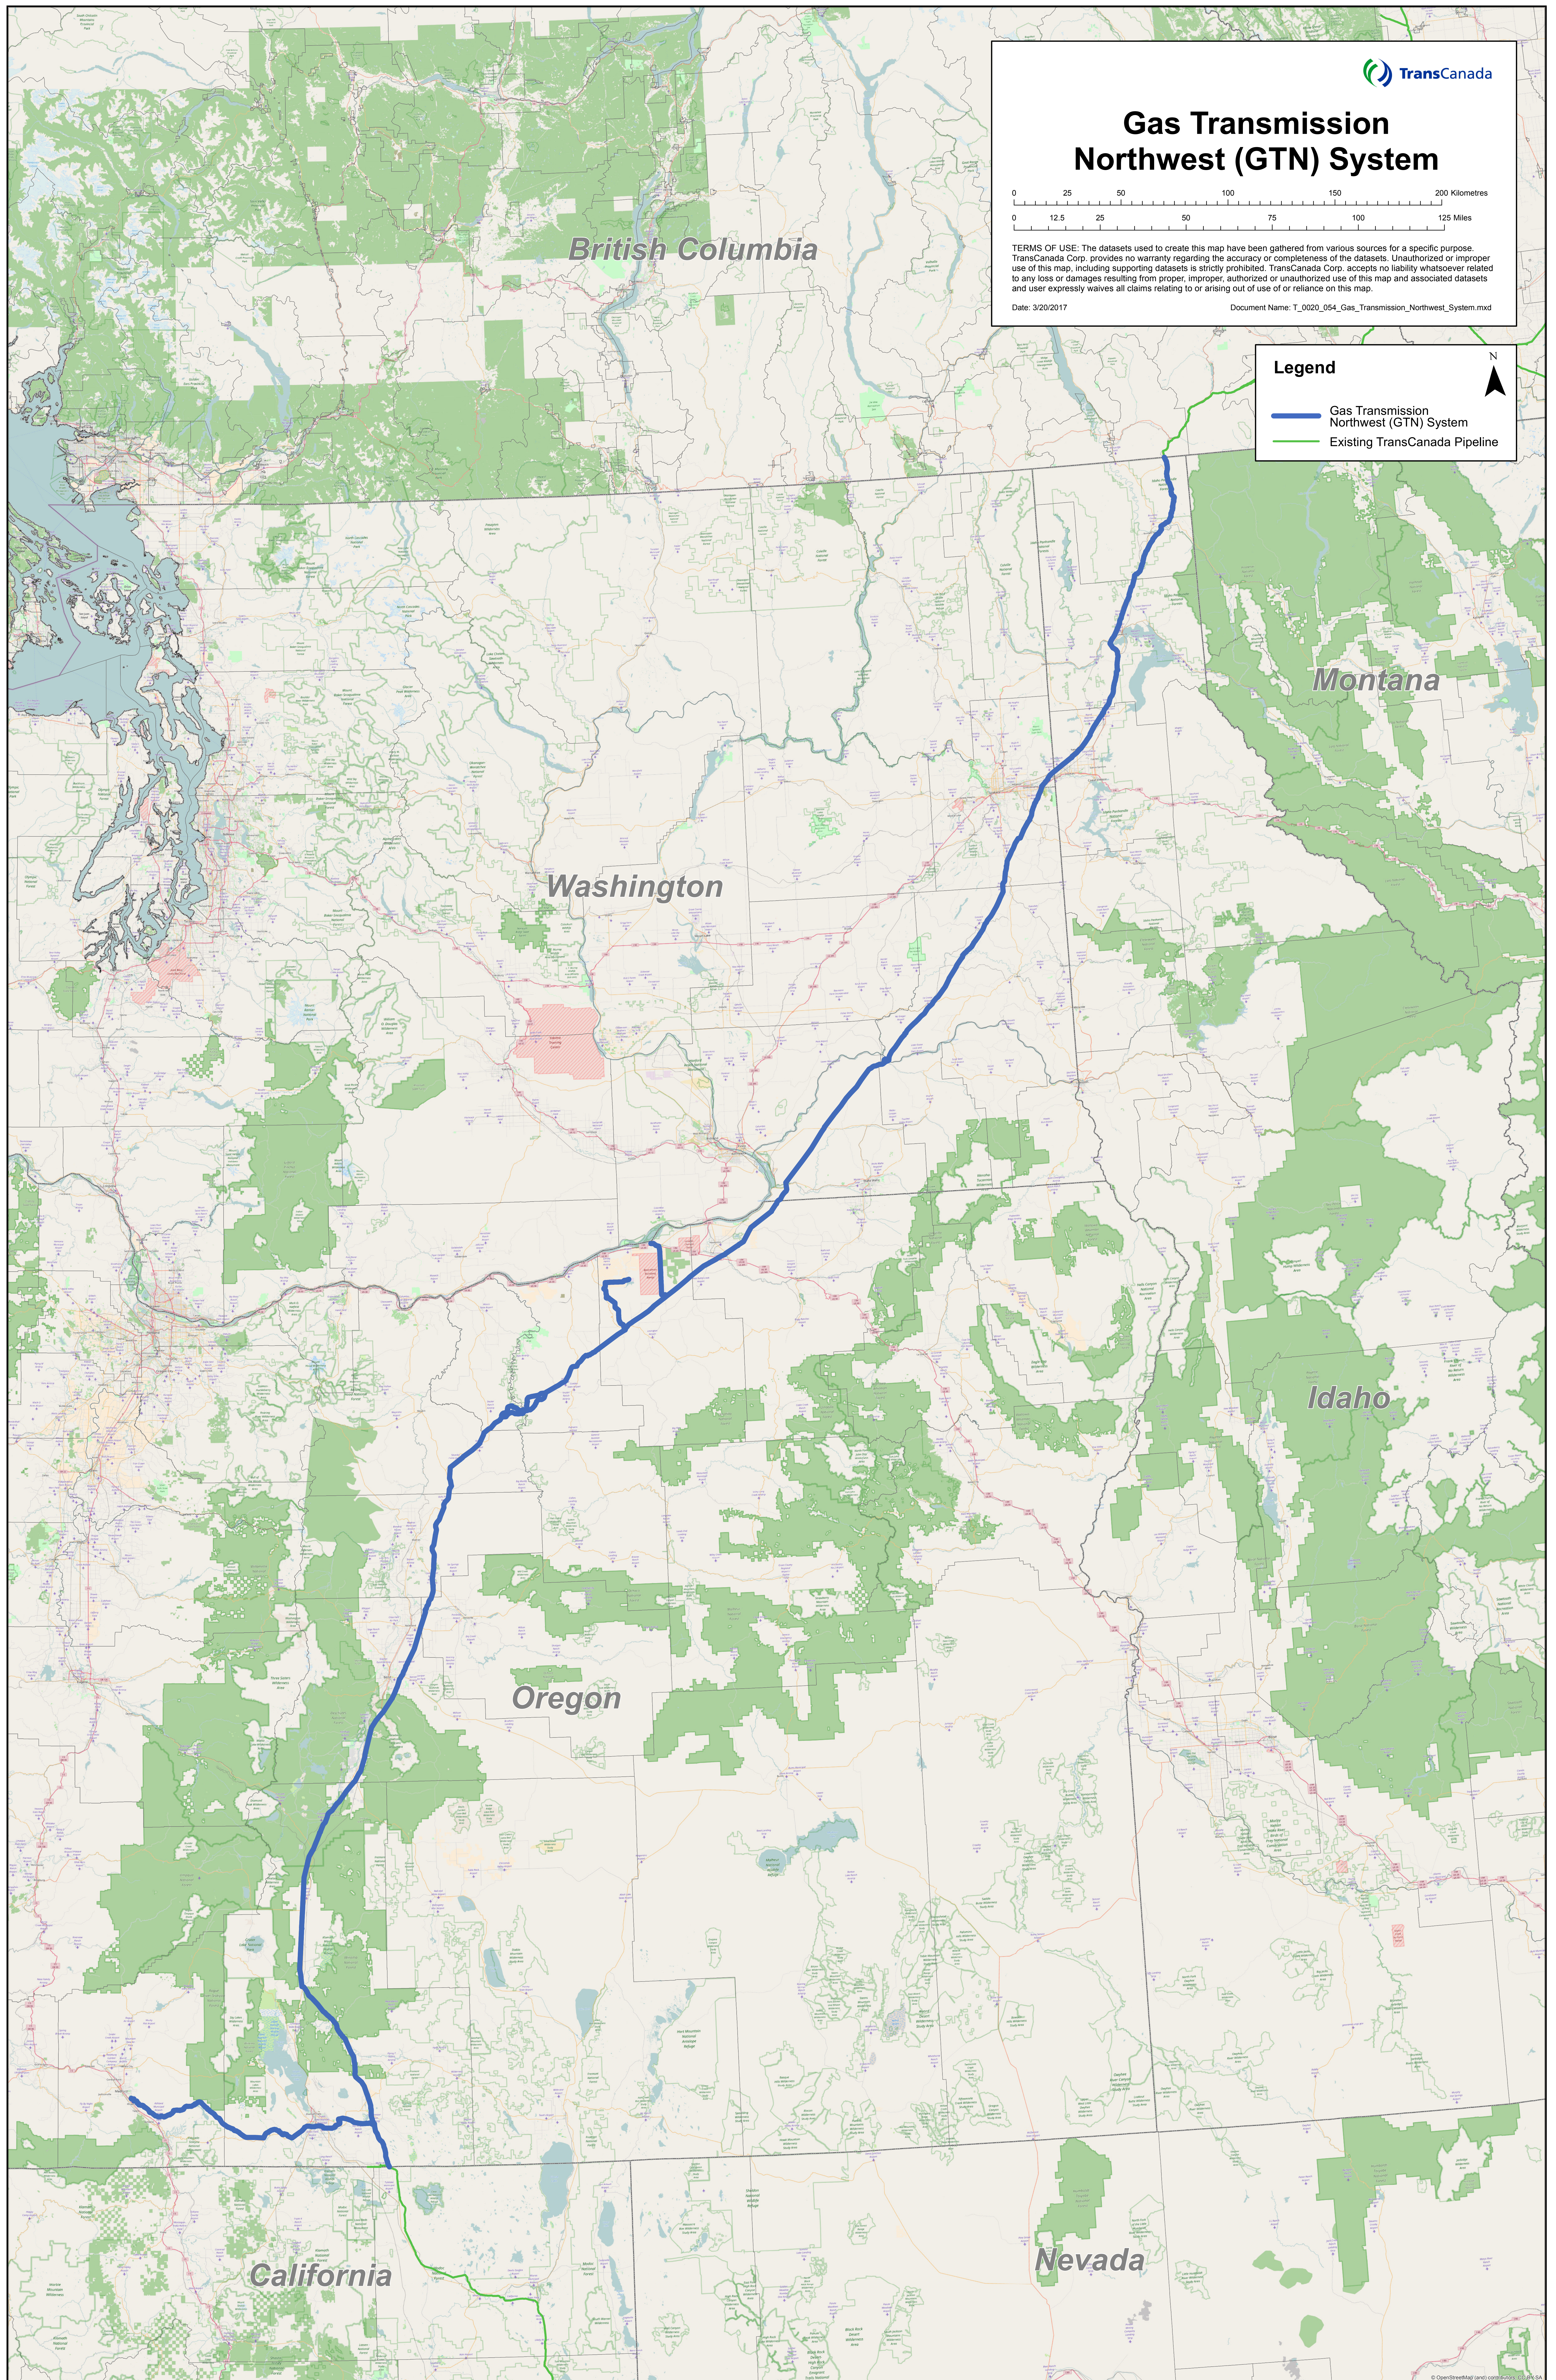

Gas Transmission Northwest (GTN) System

Date: 3/20/2017

Legend

- Gas Transmission Northwest (GTN) System
- Existing TransCanada Pipeline

British Columbia

Montana

Washington

Idaho

Oregon

California

Nevada