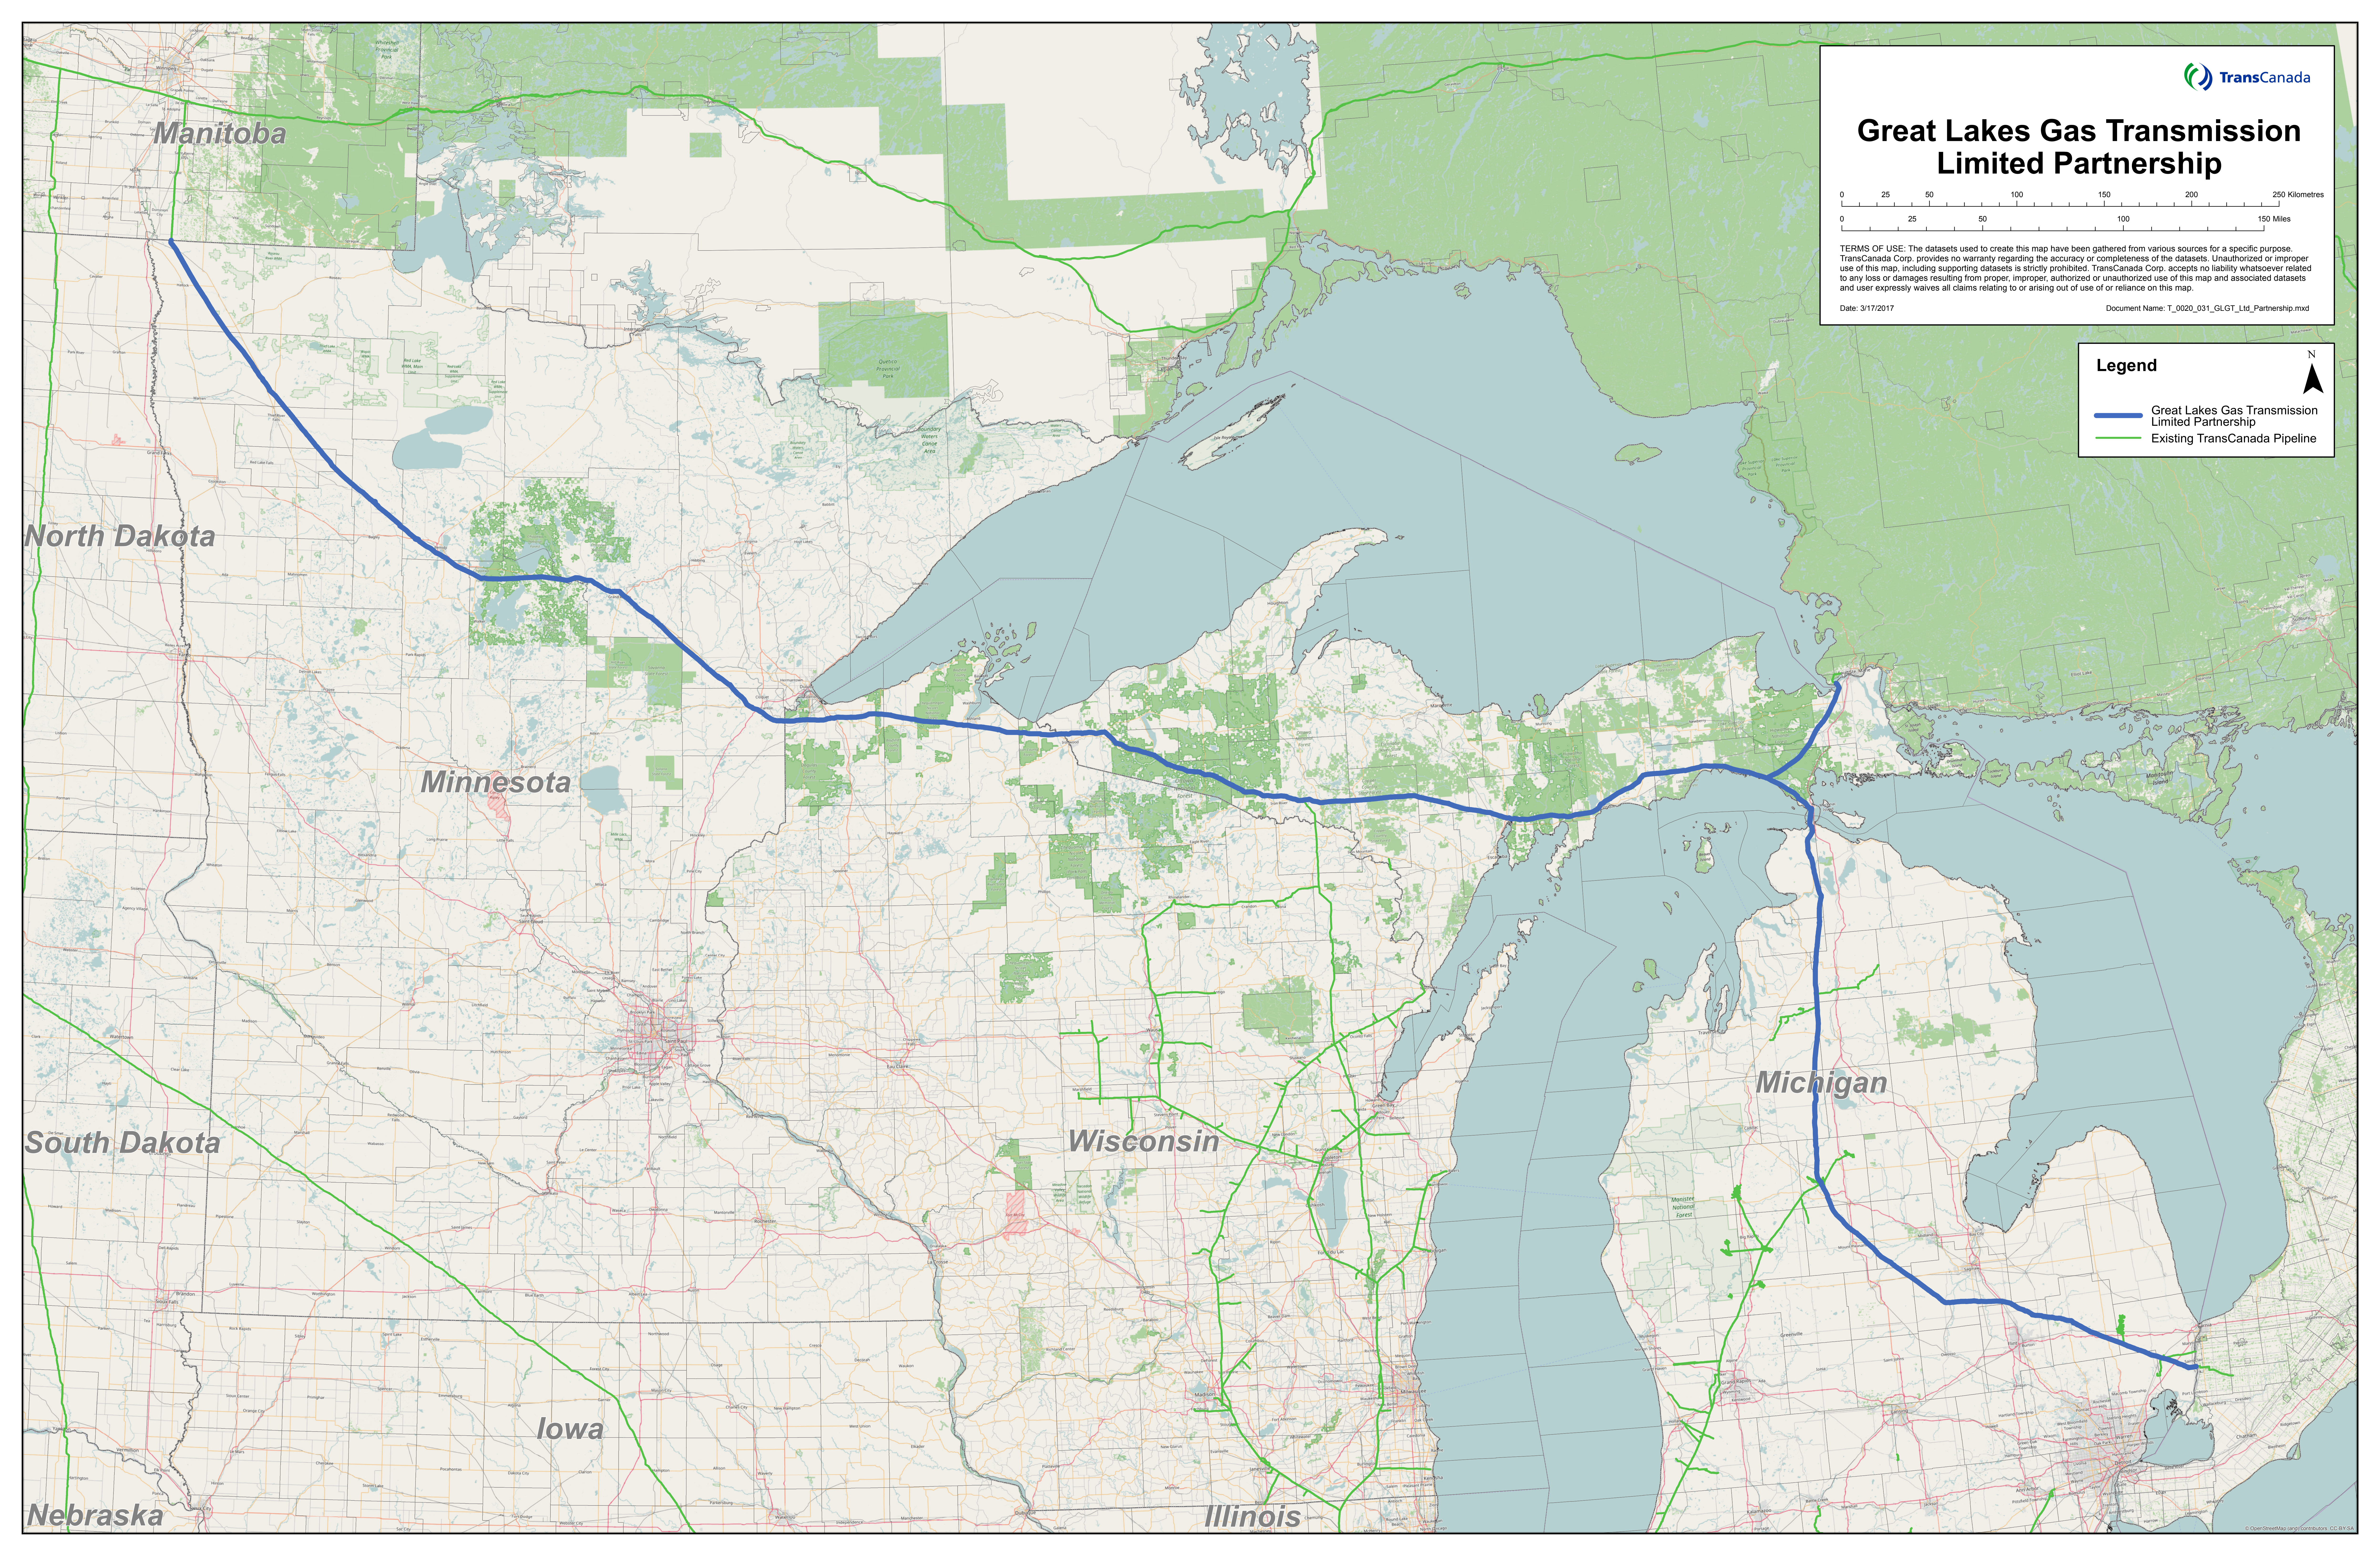

Great Lakes Gas Transmission Limited Partnership

Date: 3/17/2017 Document Name: T_0020_031_GLGT_Ltd_Partnership.mxd

Legend

- Great Lakes Gas Transmission Limited Partnership
- Existing TransCanada Pipeline

Manitoba

North Dakota

Minnesota

South Dakota

Iowa

Nebraska

Wisconsin

Illinois

Michigan