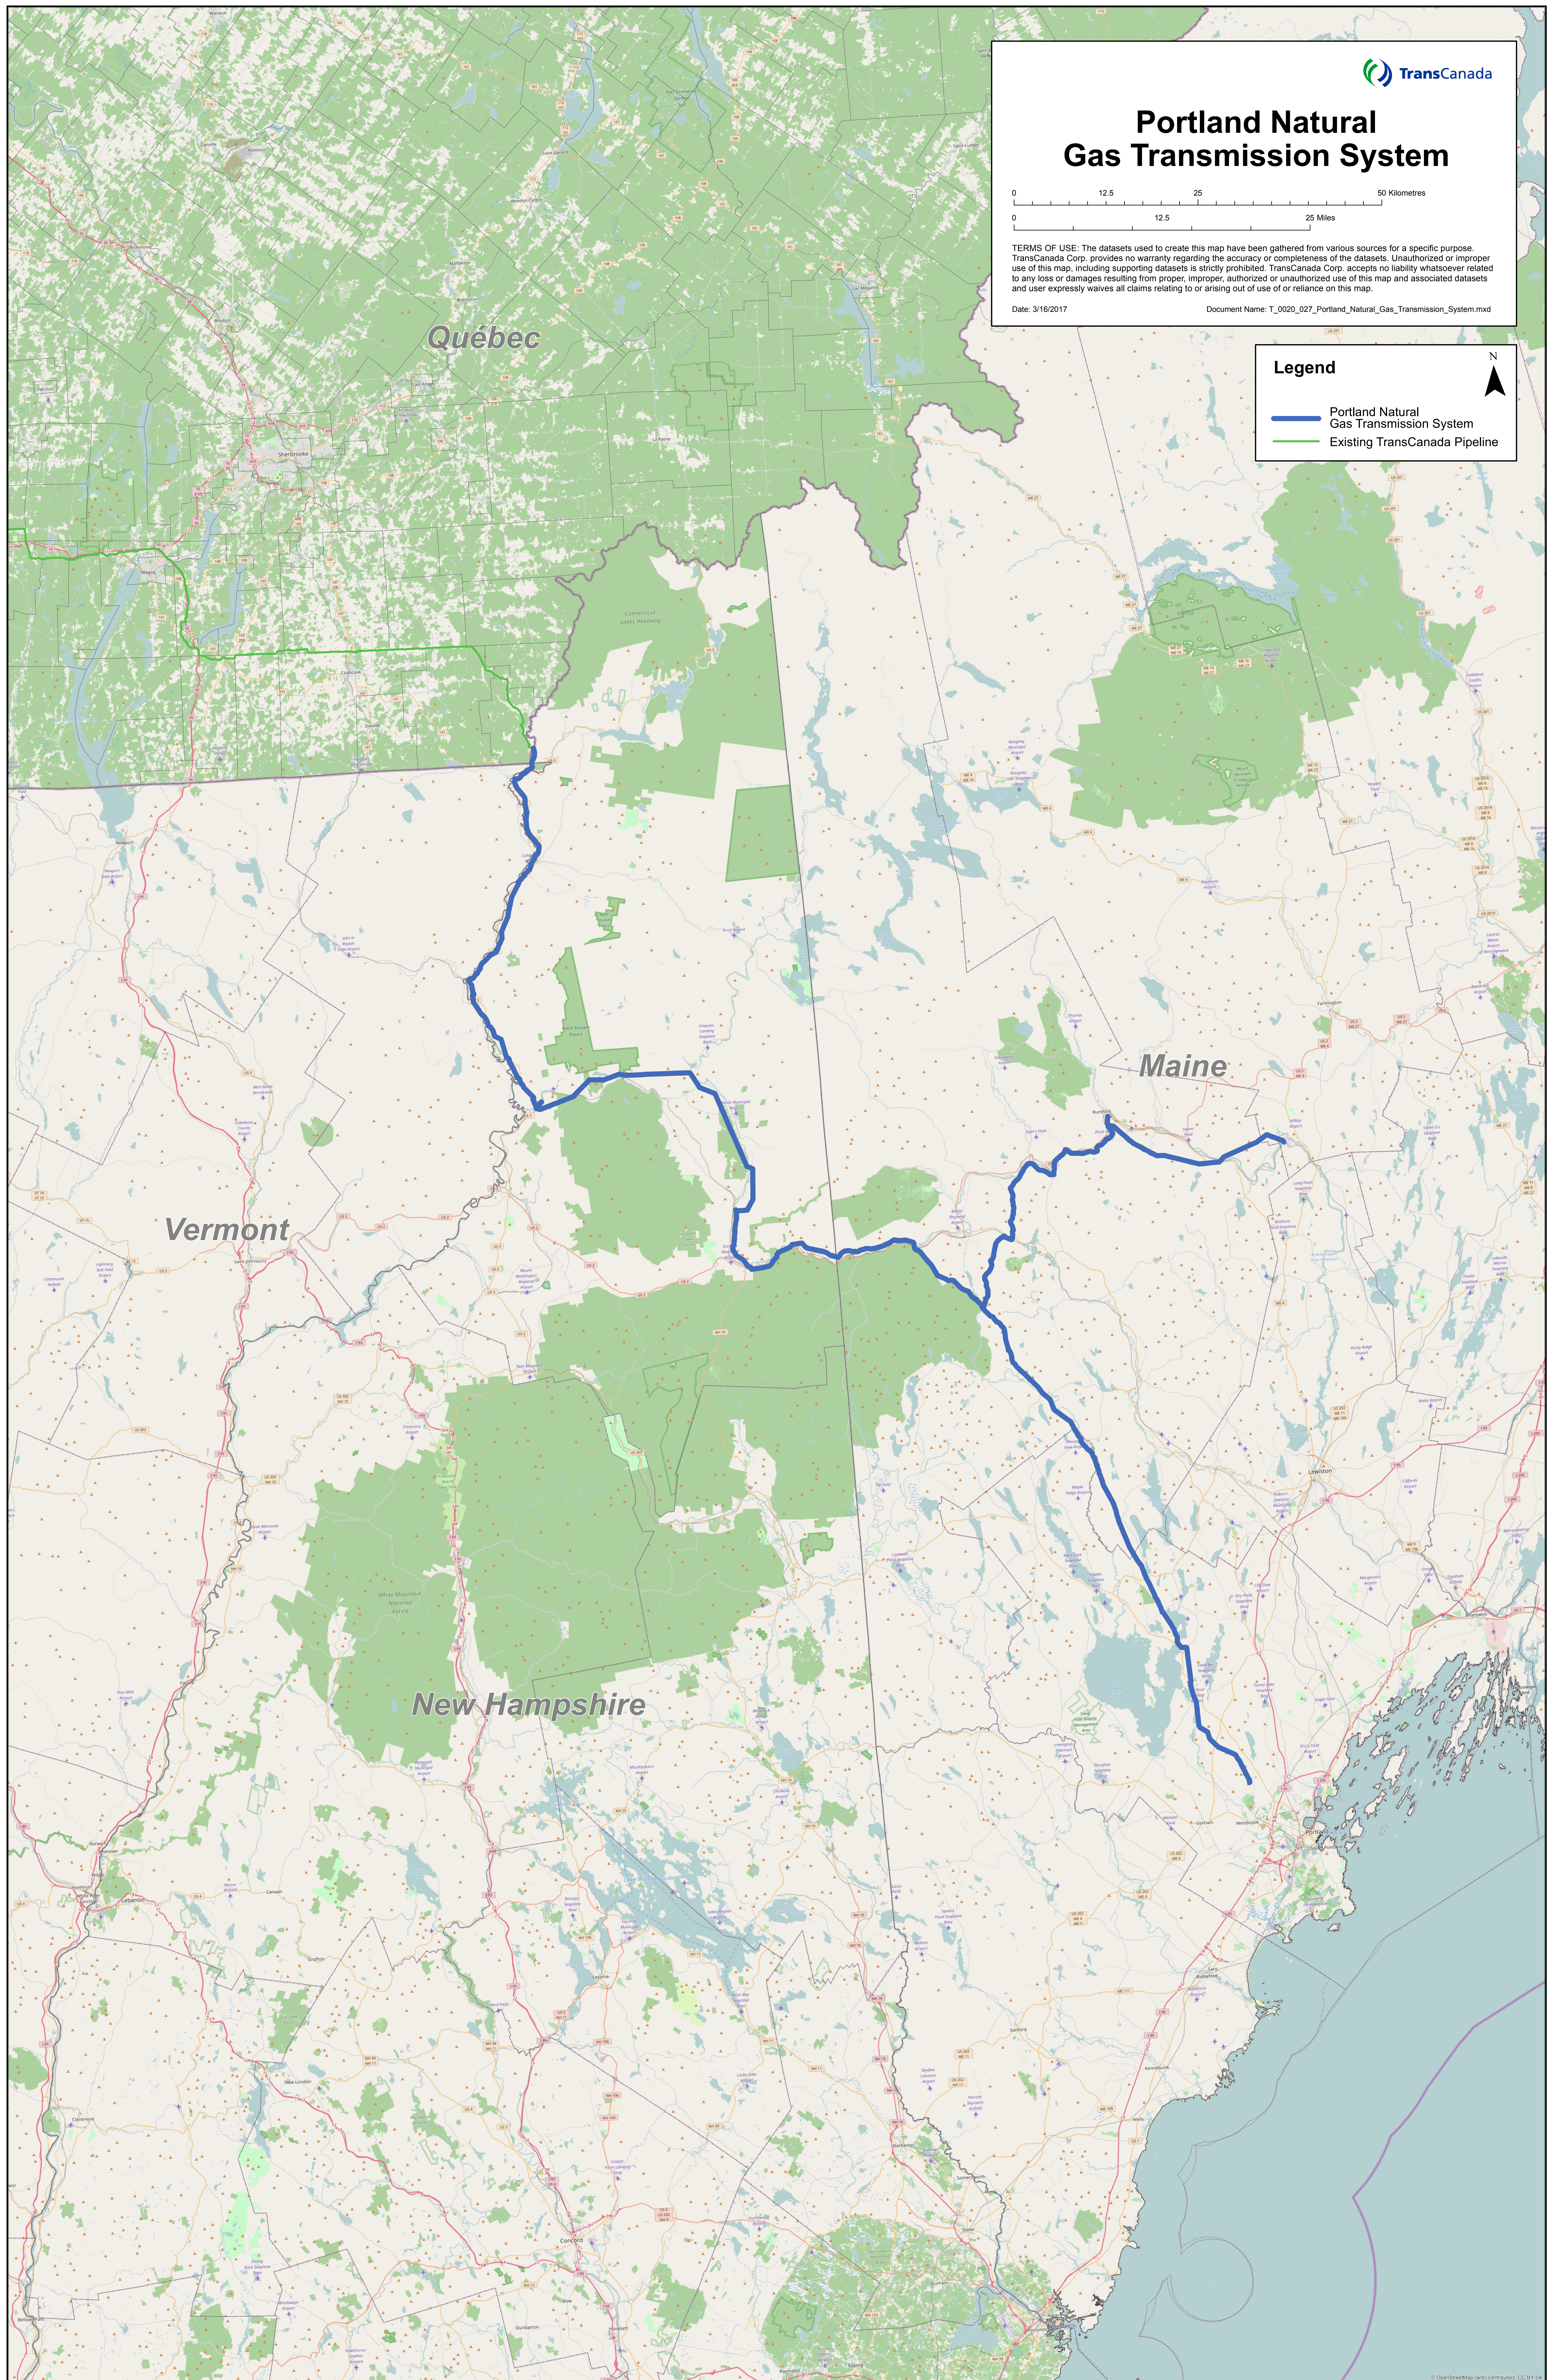

Portland Natural Gas Transmission System

Date: 3/16/2017

Legend

- Portland Natural Gas Transmission System
- Existing TransCanada Pipeline

N

Québec

Maine

Vermont

New Hampshire