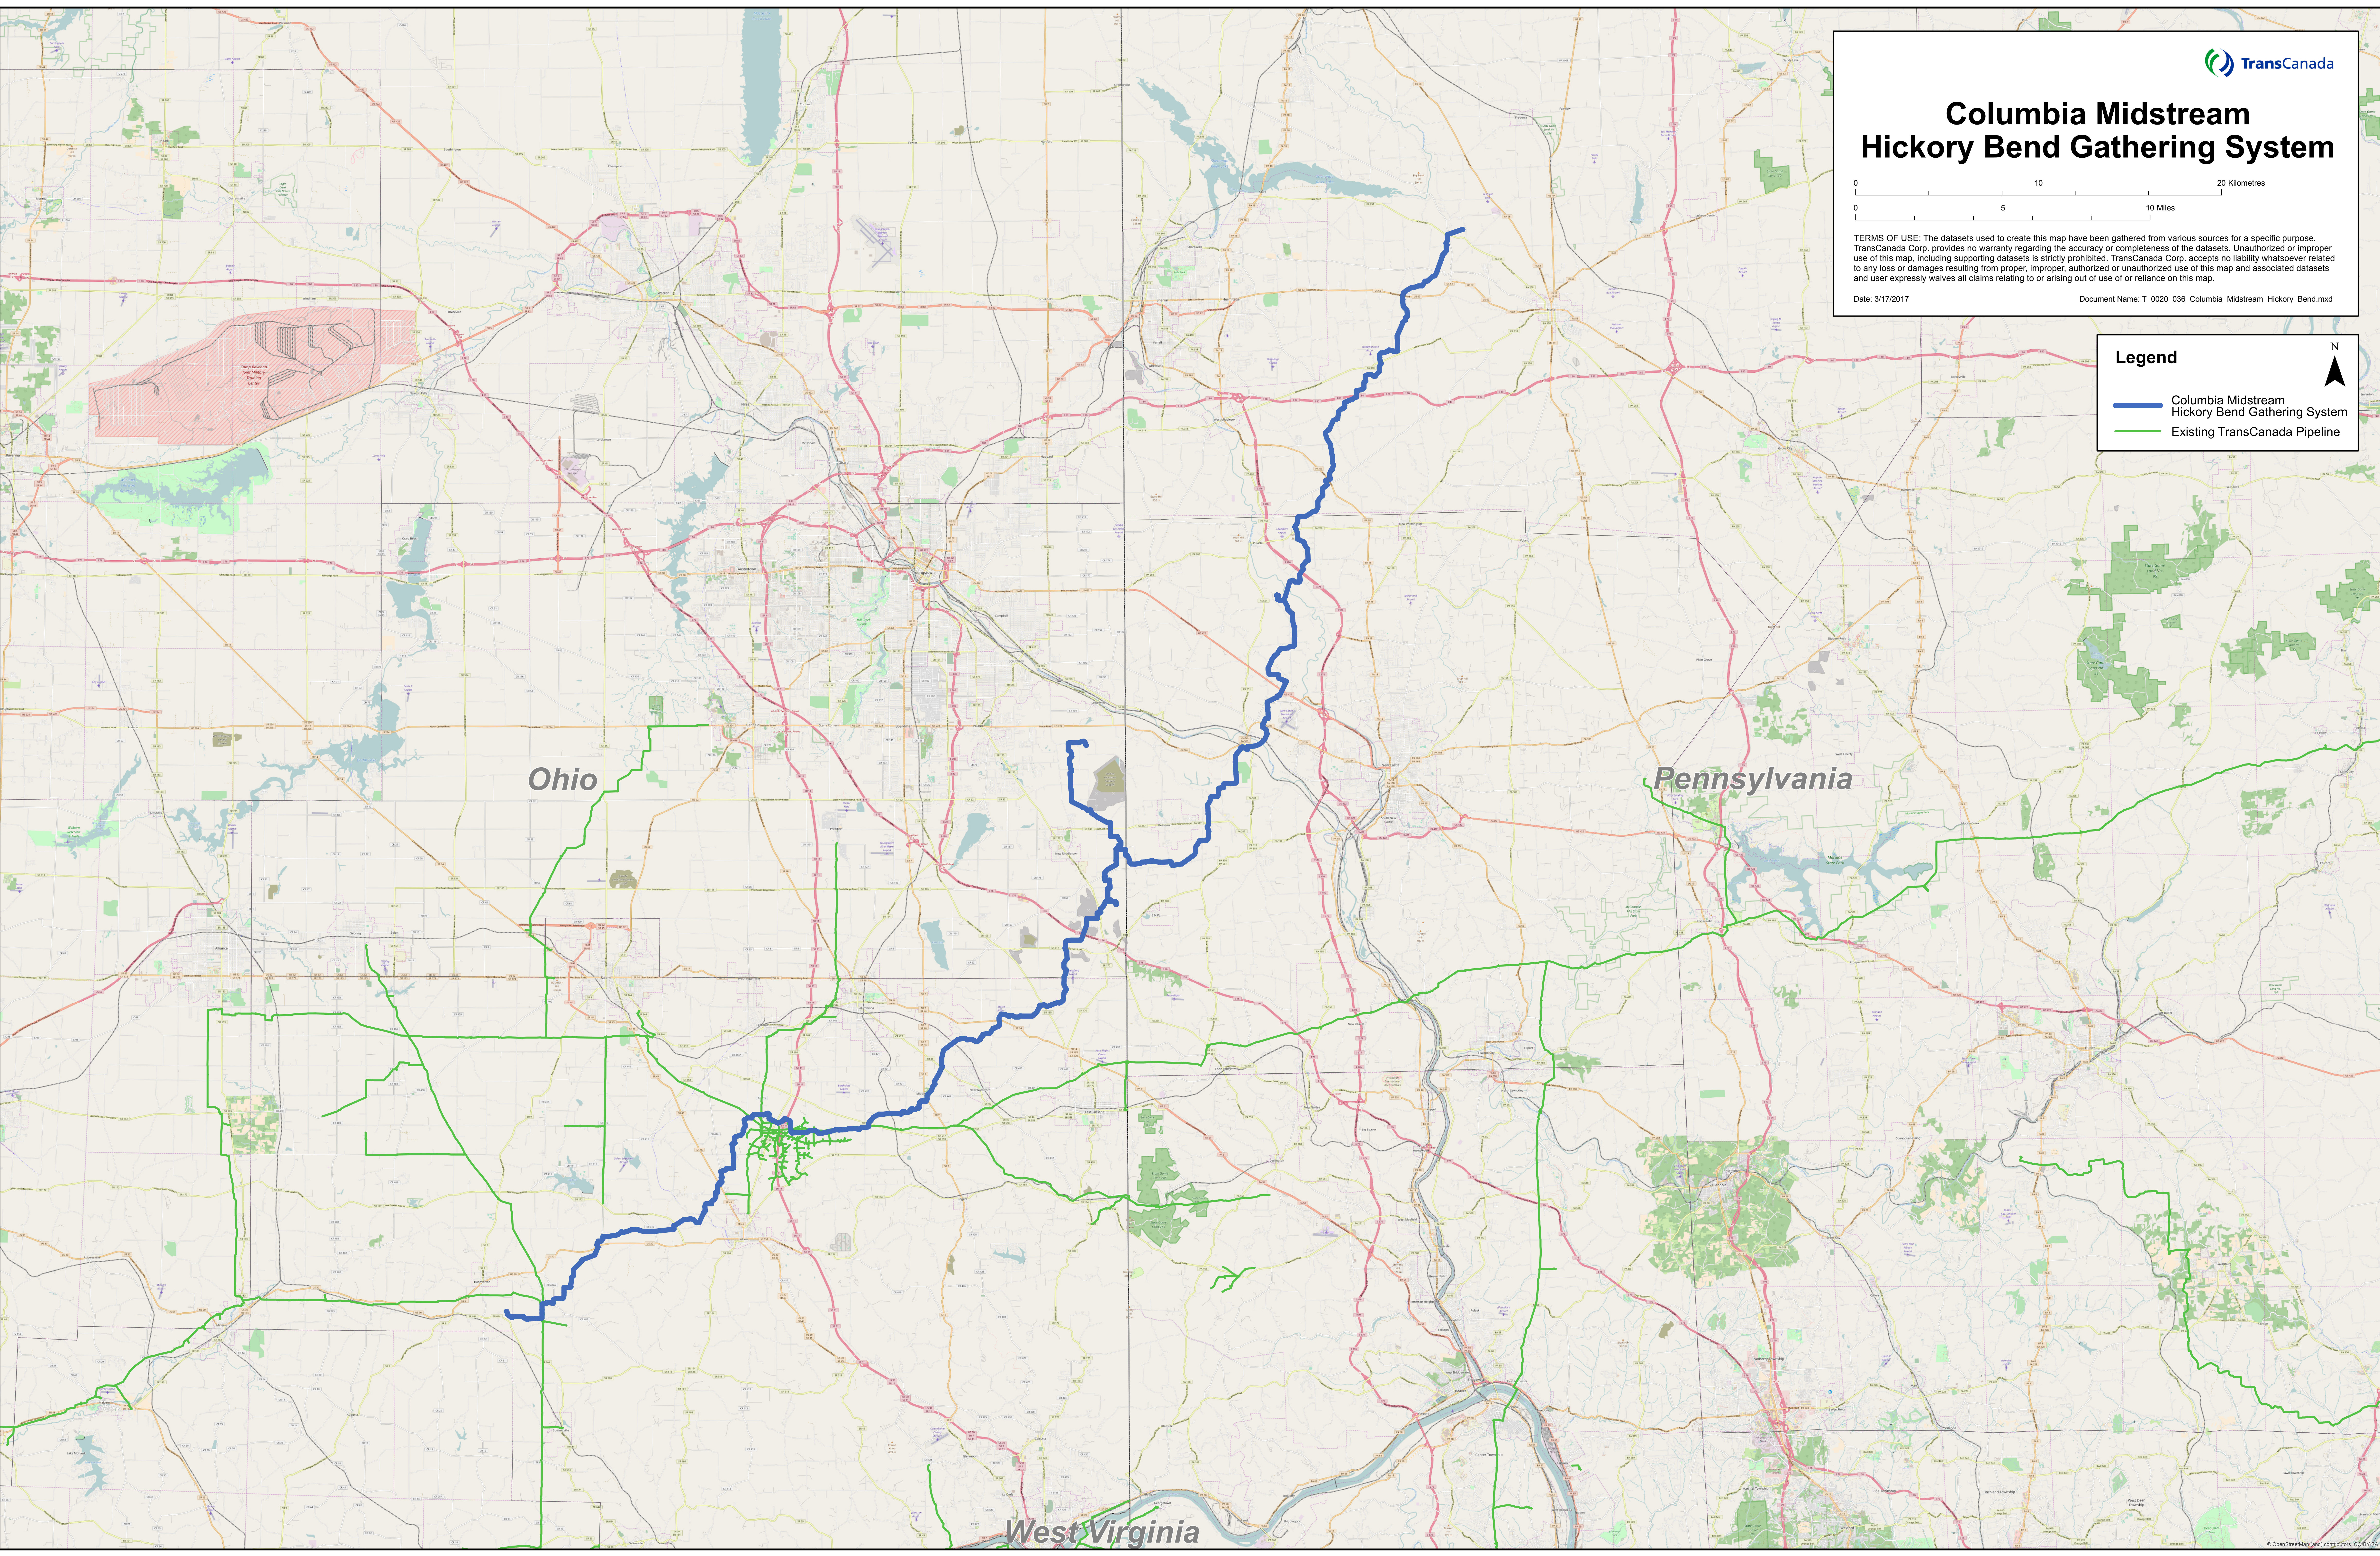

Columbia Midstream Hickory Bend Gathering System

Date: 3/17/2017 Document Name: T_0020_036_Columbia_Midstream_Hickory_Bend.mxd

Legend

- Columbia Midstream Hickory Bend Gathering System
- Existing TransCanada Pipeline

Ohio

Pennsylvania

West Virginia